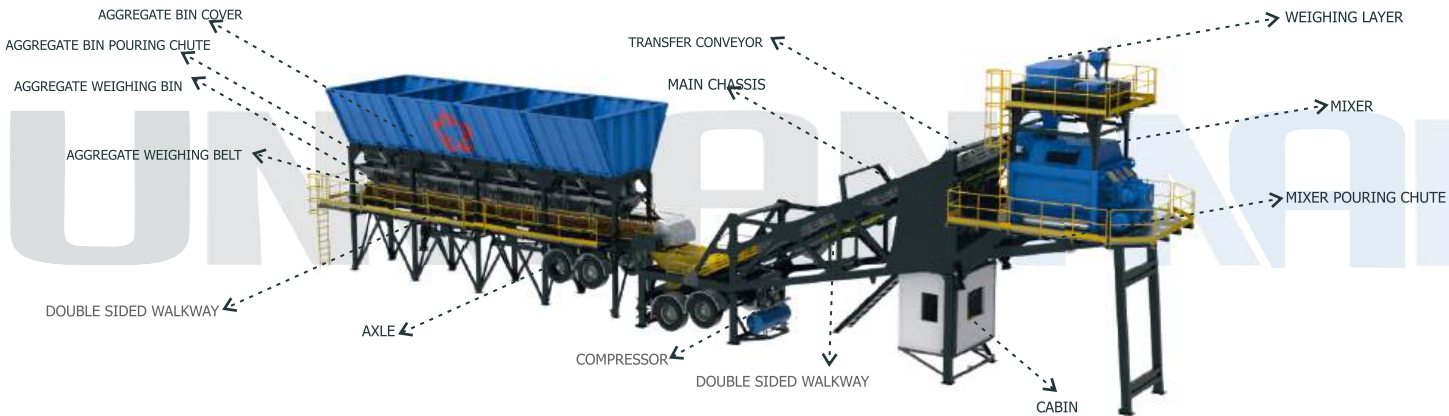

UNMANNAK

	SPECIFICATIONS	UNIT	
Mixer Specifications	Plant Capacity	m³/h	100
	Mixer Specifications	m³	2
	Dry Filling Volume	Liter	3000
	Compacted Concrete	Liter	2000
	Motor Power	kW	2x37
Weighing Bin Capacity	Cement Weighing Capacity	kg	1200
	Water Weighing Capacity	kg	700
	Additive Weighing Capacity	kg	20
Aggregate Bin	Aggregate Compartments	Pieces	4-5-6
	Bin Capacity	m³	20-40
Transfer Belts	Aggregate Weighing Capacity	kg	6000
	Width	mm	1000
	Length	mm	15000
Cement Screw Conveyor	Motor Power	kW	22
	Diameter	Ø	273
	Length	mm	11500
Air Compressor	Motor Power	kW	15
	Pressure	bar	6-8
	Air Tank	Liter	500
	Store House	L/dk	1013
Weight	Motor Power	kW	5,5
	Total Power	tons	51
Transport Type		kW	215
	2 Tow Truck		

ASSOS MOBILE 100 M³ DOUBLE CHASSIS CONCRETE BATCHING PLANT

OUR MIXER QUALITY