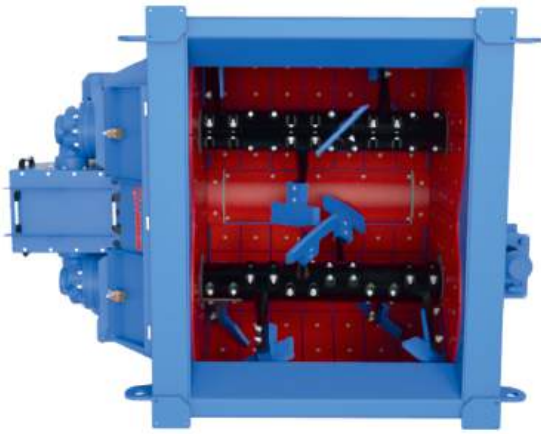

**Mixer wear-resistant parts are made of Ni-hard material.

*Mixer, mixer and scraper arm group is made of Ni-hard material.