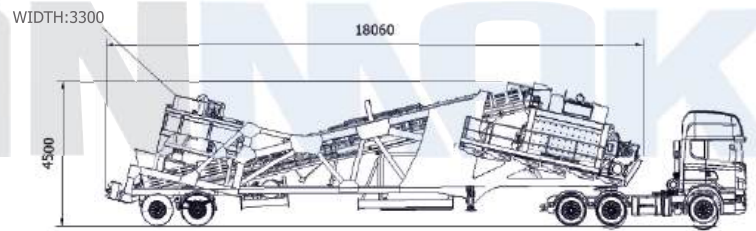

MIXER POURING CHUTE

*Since the mixer pouring chute is bolted, it provides ease of maintenance.

*0.75 kW single stage additive pump is available.

*3" valve with butterfly actuator is available.

*Valve is available.

*Dalgakiran compressor is available.

OUR PLANT EQUIPMENT

CABIN AND AUTOMATION

*Dimension (mm): 1900x2300x2400
*PVC System (Insulating Glass) Insulation,
Walls polystyrene foam, ceiling glass wool

*Siemens/ABB Switching material
*Omron/PLC
*Laptop
*Manual Control (Mimic)
*Air conditioner: Available (9000 btu)

*Fully automatic operating system
*Weighing indicator very useful and easy interface
*Software (Cabiness)
*Preparation and printing of requested reports

SETTLEMENT PLAN

TRANSPORT PLAN

CONTACT US!

Phone: +90 312 394 19 90
Fax: +90 312 394 19 94