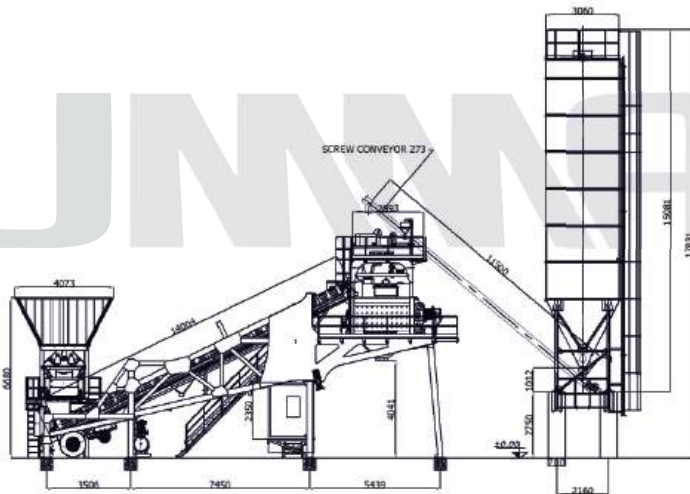

MIXER POURING CHUTE

*Since the mixer pouring chute is bolted, it provides ease of maintenance.

*0.75 kW single stage additive pump is available.

*3" valve with butterfly actuator is available.

*Valve is available.

*Dalgakiran compressor is available.

OUR PLANT EQUIPMENT

CABIN AND AUTOMATION

*Dimension (mm): 1900x2300x2400
*PVC System (Insulating Glass) Insulation,
Walls polystyrene foam, ceiling glass wool

*Siemens/ABB Switching material
*Omron/PLC
*Laptop
*Manual Control (Mimic)
*Air conditioner: Available (9000 btu)

*Fully automatic operating system
*Weighing indicator very useful and easy interface
*Software (Cabiness)
*Preparation and printing of requested reports

SETTLEMENT PLAN

TRANSPORT PLAN

CONTACT US!

Phone: +90 312 394 19 90
Fax: +90 312 394 19 94