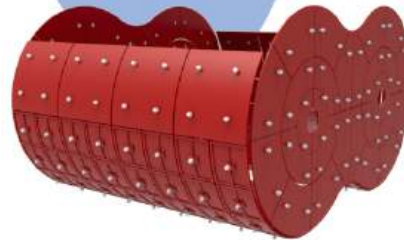

**Mixer wear-resistant parts are made of Ni-hard material.

*Mixer, mixer and scraper arm group is made of Ni-hard material.