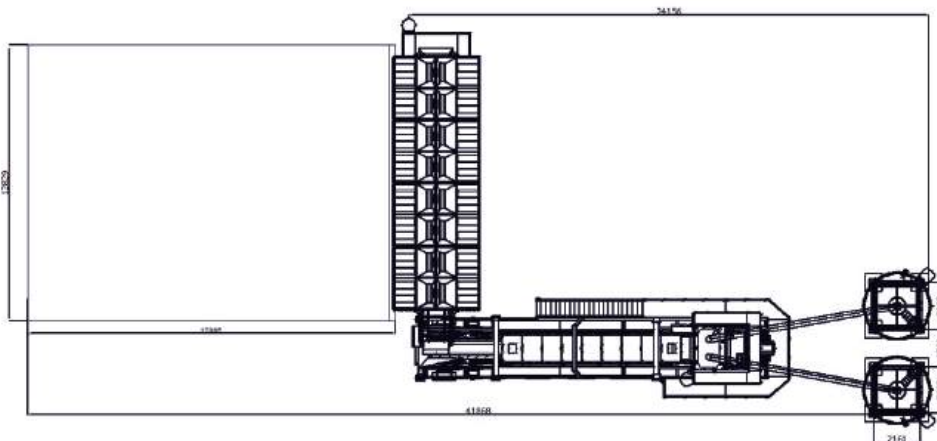

MIXER POURING CHUTE

*Since the mixer pouring chute is bolted, it provides ease of maintenance.

*0.75 kW single stage additive pump is available.

*3" valve with butterfly actuator is available.

*Valve is available.

*Dalgakiran compressor is available.

OUR PLANT EQUIPMENT

CABIN AND AUTOMATION

*Dimension (mm): 1900x2300x2400
*PVC System (Insulating Glass) Insulation,
Walls polystyrene foam, ceiling glass wool

*Siemens/ABB Switching material
*Omron/PLC
*Laptop
*Manual Control (Mimic)
*Air conditioner: Available (9000 btu)

*Fully automatic operating system
*Weighing indicator very useful and easy interface
*Software (Cabiness)
*Preparation and printing of requested reports

SETTLEMENT PLAN

TRANSPORT PLAN

CONTACT US!

Phone: +90 312 394 19 90
Fax: +90 312 394 19 94